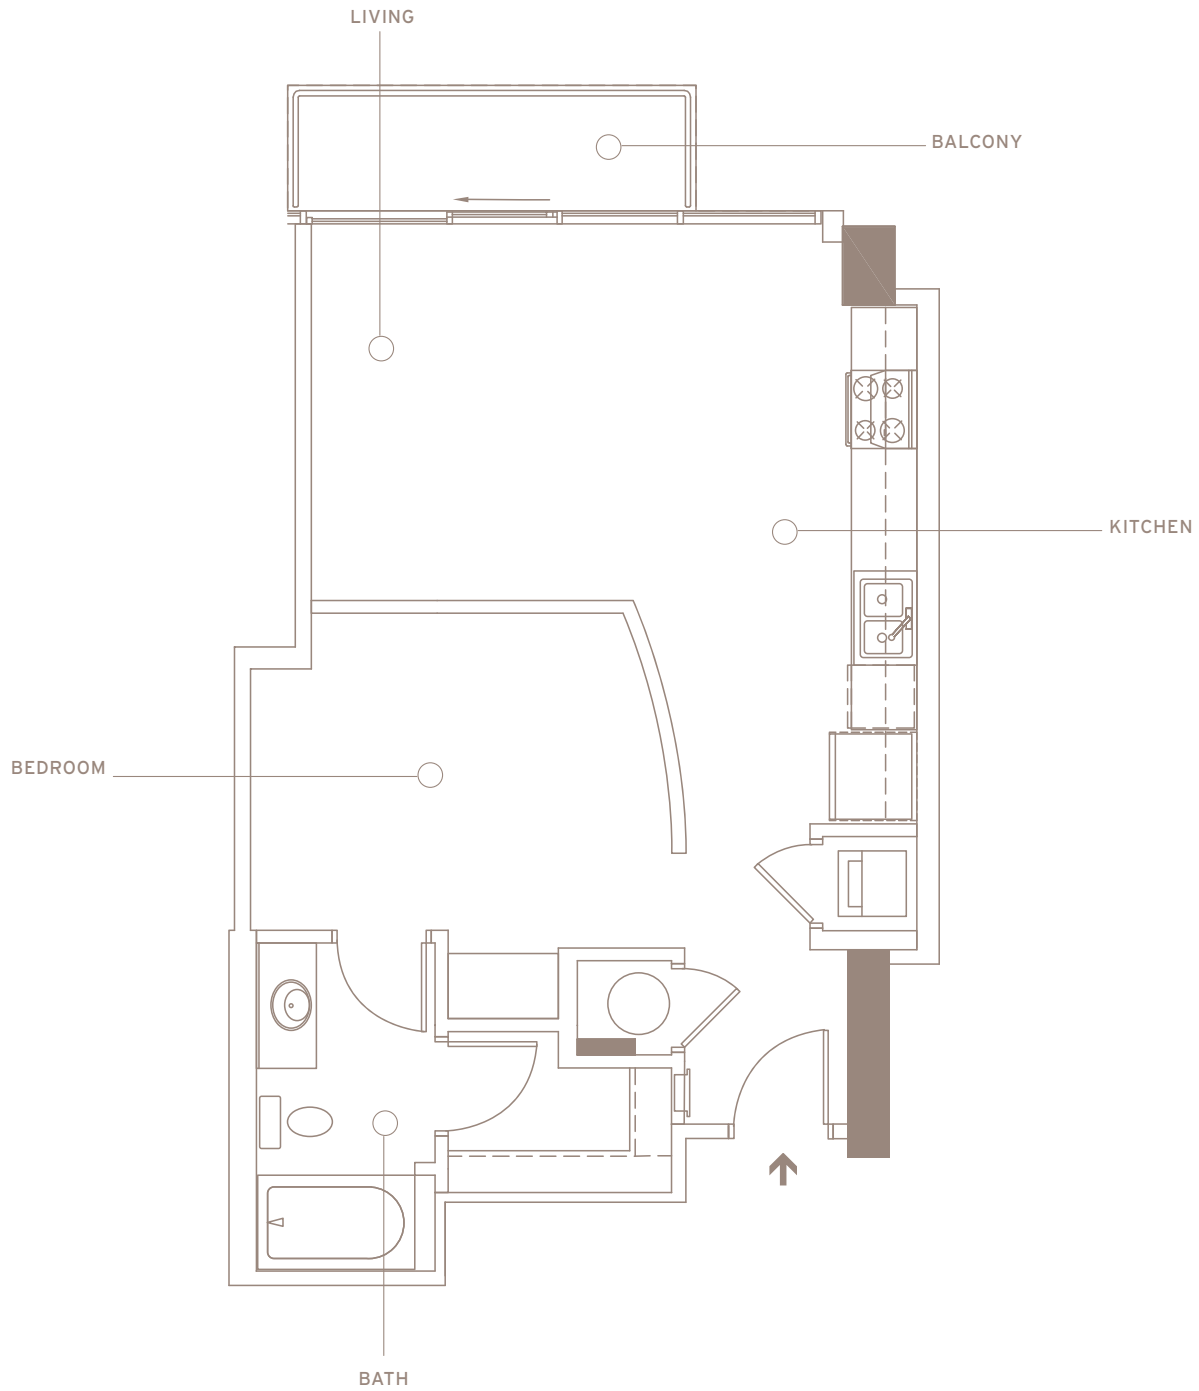

REALM CONDOMINIUMS

Residence **03** One bedroom

655 Interior Sq. Ft. / 51 Balcony Sq. Ft. / 706 Total Sq. Ft.

FLOOR 10 - 27

ALSO AVAILABLE ON FLOORS 8, 9 & 28-30.